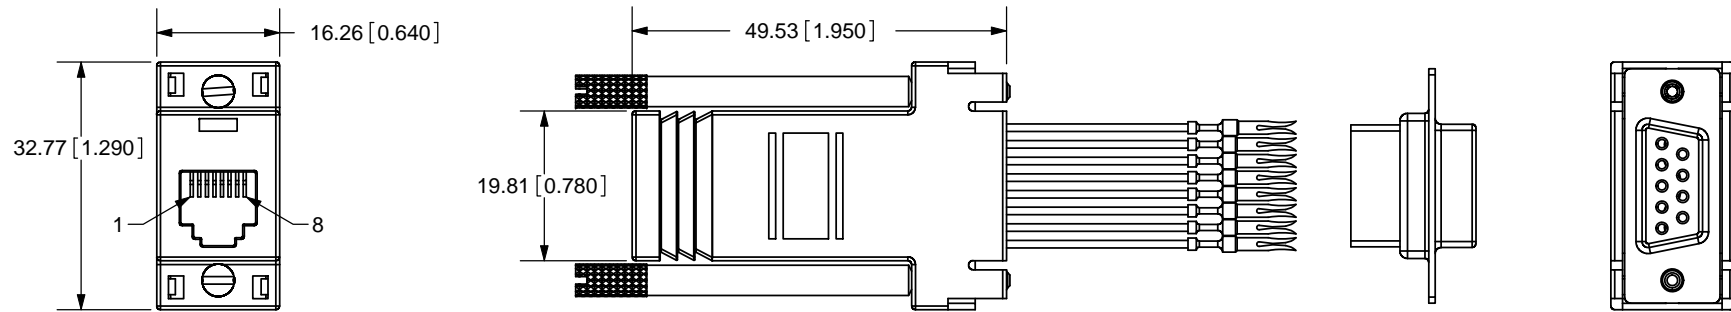

REV.	DESCRIPTION	DATE
A	NEW DRAWING	1/9/2008

SCALE: 1:2

WIRING CHART	
RJ45	WIRE COLOR
1	blue
2	orange
3	black
4	red
5	green
6	yellow
7	brown
8	white

PC FILE NAME:  
AMK-0001

COPYRIGHT 2008 BY CUI INC.

	MATERIAL	PLATING
DB-09 CONNECTOR	Steel	Tin
RJ45 CONTACTS	Phosphor Bronze	Gold over Nickel
CRIMP CONTACT	Brass	Gold over Nickel
THUMBSCREW	N/A	
HOUSING	Thermoplastic	94-0 Rated

TOLERANCE:  
±0.3mm UNLESS OTHERWISE  
SPECIFIED

20050 SW 112th Ave.  
Tualatin, OR 97062  
Phone: 503-612-2300  
800-275-4899  
Fax: 503-612-2383  
Website: www.cui.com

TITLE: MODULAR ADAPTER, RJ45 TO DB-09 FEMALE		REV: A
PART NO. AMK-0001	UNITS: MM [INCHES]	
DRAWN BY: ZRJ	APPROVED BY:	SCALE: 1:1